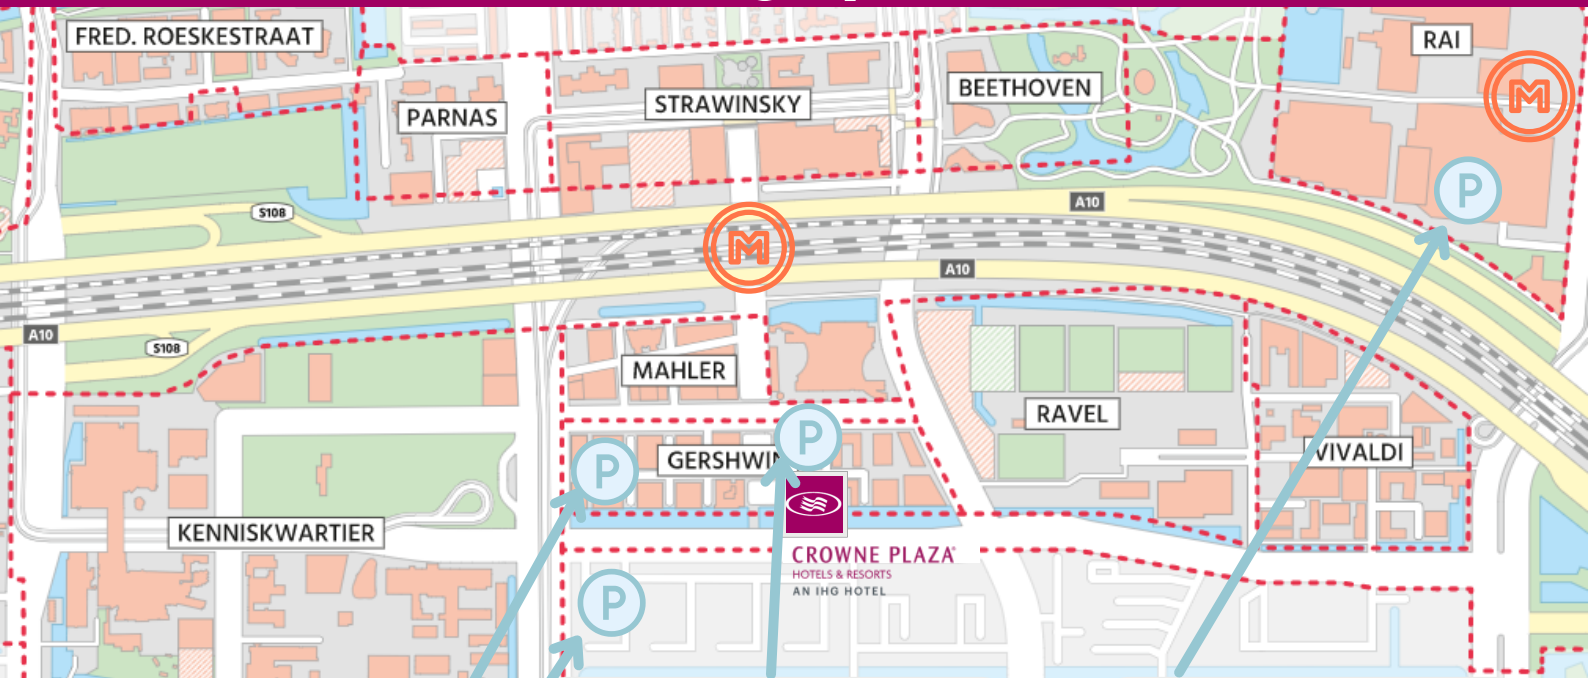

Parking options

Street Parking

€6,00/hour

Around the hotel
Monday to Friday
9:00 to 19:00

€2.50/hour

Across the water
Monday to Friday
9:00 to 19:00
max of 3 hours

QPark Symphony

€80 /day

Monday to Sunday

Special rate available on weekends. Please contact us for more information.

Reservation:

[LINK](#)

RAI Parking

€4,50/hour

Monday to Sunday

€28 /day