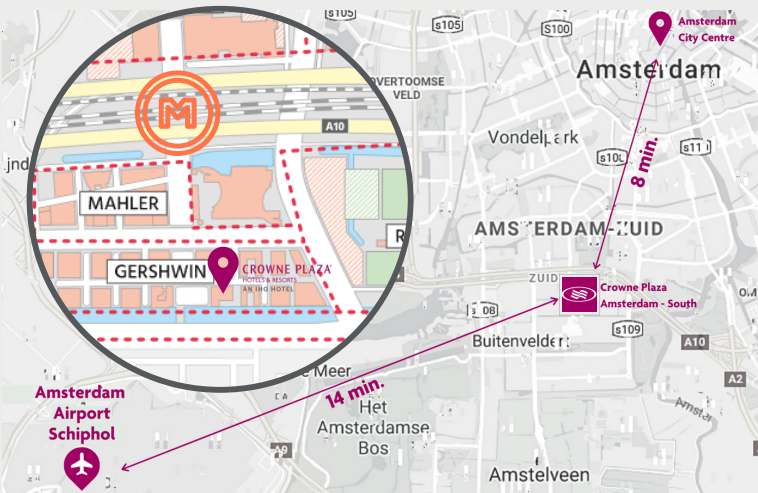

It does not matter if you are travelling by train, car or plane, Crowne Plaza Amsterdam - South is easily reachable by any means of transportation. The hotel is within 5 min walking distance from the Amsterdam South train & metro station with direct and fast connections to the city center in 8 minutes and Schiphol Airport in 14 minutes. Located in the heart of the bustling Zuidas area, known for its modern buildings, cool bars, restaurants, luxury shops and a cute local market every Thursday in front of the hotel.