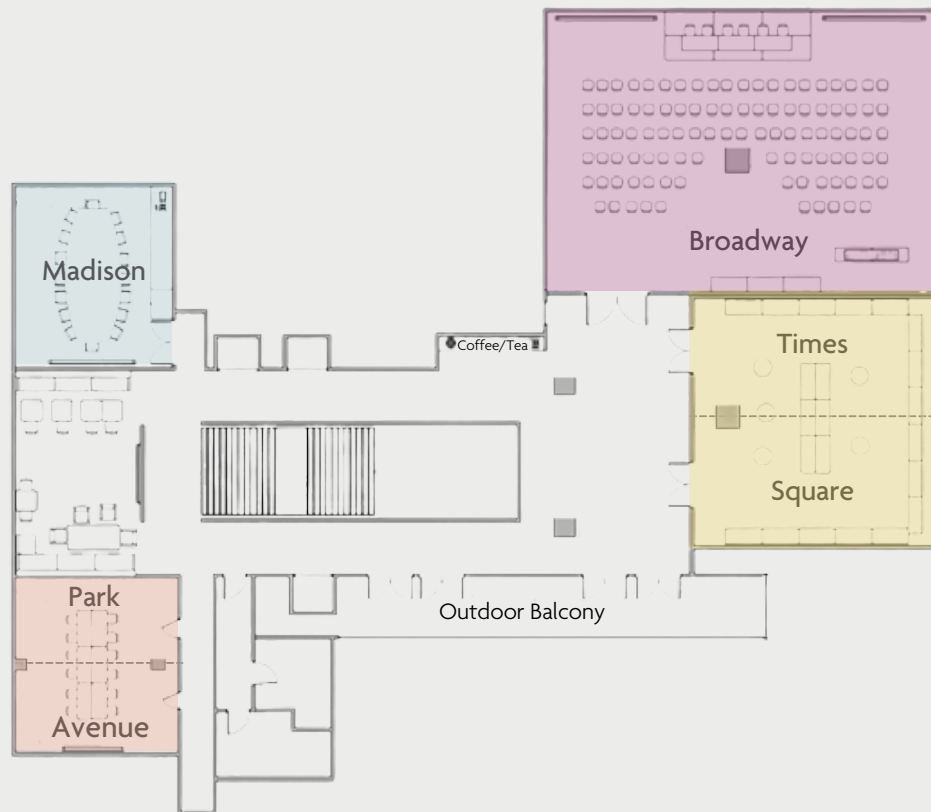

- 207 hotel rooms:
- Great quality bed
- Sleep Advantage
- Pillow Menu
- In-room iron board
- Free Wifi
- Large & functional desk
- Coffee & Tea facilities
- Mini-fridge
- Cozy sitting area
- Walk-in shower and/or bathtub
- Business center
- Room service 24/7
- Convenience store 24/7
- Club lounge
- Bike rental
- Fitness
- Manhattan Bar
- Happyhappyjoyjoy restaurant
- Two sun-terraces

Groups & Meetings

Whether you are hosting a brainstorm session, a group meeting or an hybrid catch-up, Crowne Plaza Amsterdam - South has got you covered for all your meetings & events. Ideally located for all your guests to join, our centrally located venue offers 7 flexible meeting rooms, including two boardrooms, all featuring natural daylight.

| Total Overview | capacity |
|----------------------------|-------------|
| Broadway | max 175 pax |
| Time + Square | max 110 pax |
| Times | max 55 pax |
| Square | max 55 pax |
| Madison Boardroom | max 16 pax |
| Park + Avenue | max 50 pax |
| Park | max 25 pax |
| Avenue | max 25 pax |
| Happyhappyjoyjoy Boardroom | max 14 pax |