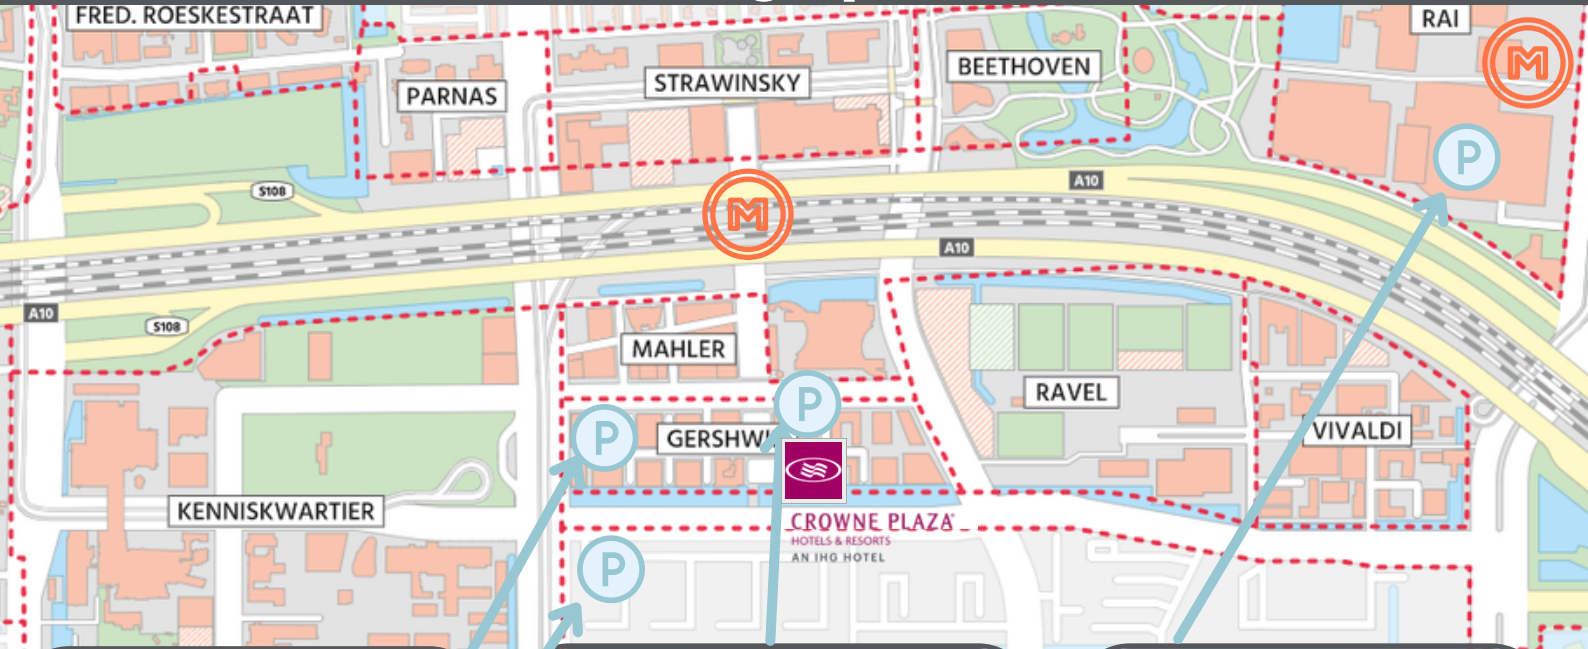

Parking options

Street Parking

€6,50/hour
Around the hotel
Monday to Saturday
9:00 to 19:00

€3,90/hour
Across the water
Monday to Saturday
9:00 to 19:00
max of 3 hours

QPark Symphony

€35 /day Monday to Sunday

Only for hotel guests and applicable
if pre-booked and pre-pay via this link.

Reservation:

[LINK](#)

RAI Parking

€4,50/hour
€28 /day Monday to Sunday

Reservation:

[LINK](#)